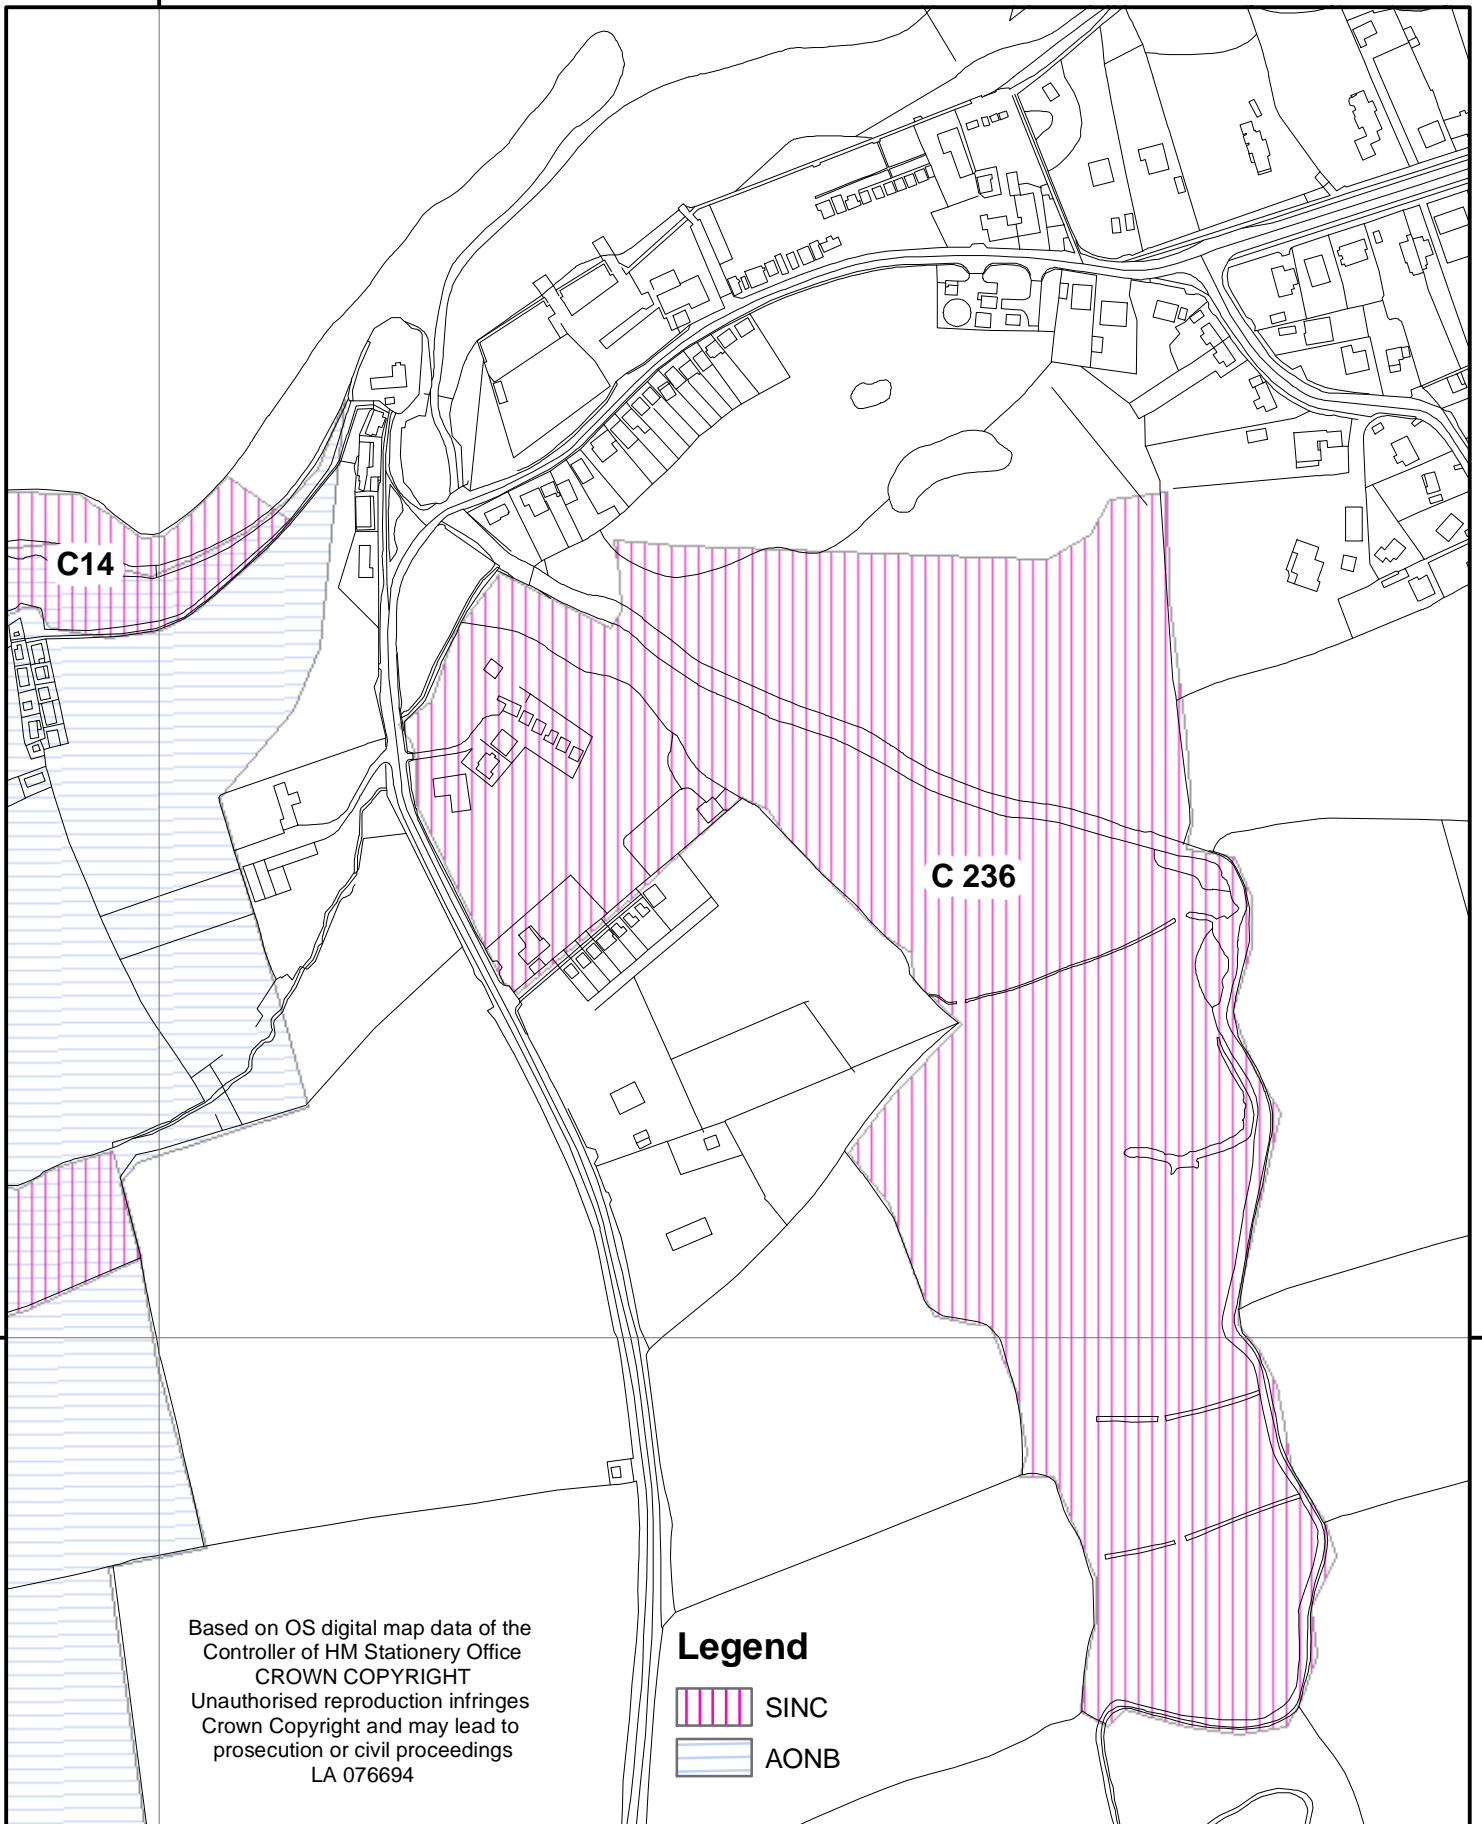

SINCs in the vicinity of Gurnard Marsh

447000

Based on OS digital map data of the
Controller of HM Stationery Office
CROWN COPYRIGHT
Unauthorised reproduction infringes
Crown Copyright and may lead to
prosecution or civil proceedings
LA 076694

Legend

-  SINC
-  AONB

447000

0 0.025 0.05 0.1 km